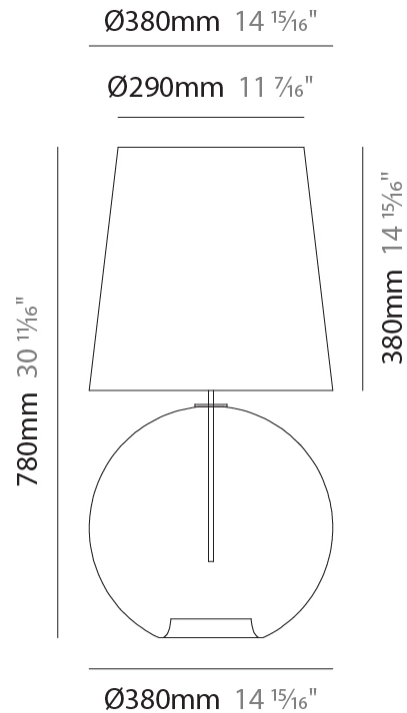

PROJECT
TYPE
SPECIFIER
QUANTITY
DATE

PARIGI PALLA PORTABLE

D144016-

base number   Finish
Options

1. To build a product code in our configurator select the specify button on the base model # product page
2. To build a manual product code on this datasheet choose from the options listed below in blue font and add the suffix to the base model #

GENERAL

Series: Parigi Palla
Partner: Cangiini & Tucci
Division: Design
Installation: Portable
Product Type: Table
Mounting Location: Table

PHYSICAL

Shape: Sphere
Diameter (mm): 380
Diameter (in): 14 ¹⁵/₁₆
Height (mm): 780
Height (in): 30 ¹¹/₁₆
Weight (kg): 2.70
Weight (lbs): 5.95
Fixture Finish: [AMB](#) / [GRN](#) / [PNK](#) / [RUB](#) / [SKB](#) / [SMK](#) / [TOB](#) / [TRA](#)
Holder Finish: CHR
Fixture Material: Glass / Metal
Primary Material: Glass - Borosilicate

ELECTRICAL

Number of Lamps: 1
Lamp Type: LED Retrofit
Bulb Included: Bulb Not Included
Max. Wattage Per Lamp (W): 7
Lamp Base: E26
Input Voltage (V): 120
Upon Request: 277Vac / GU24

LED

OPTICAL

RATINGS AND CERTIFICATIONS

Certified By: Certified for North American Standards
IP rating: IP20