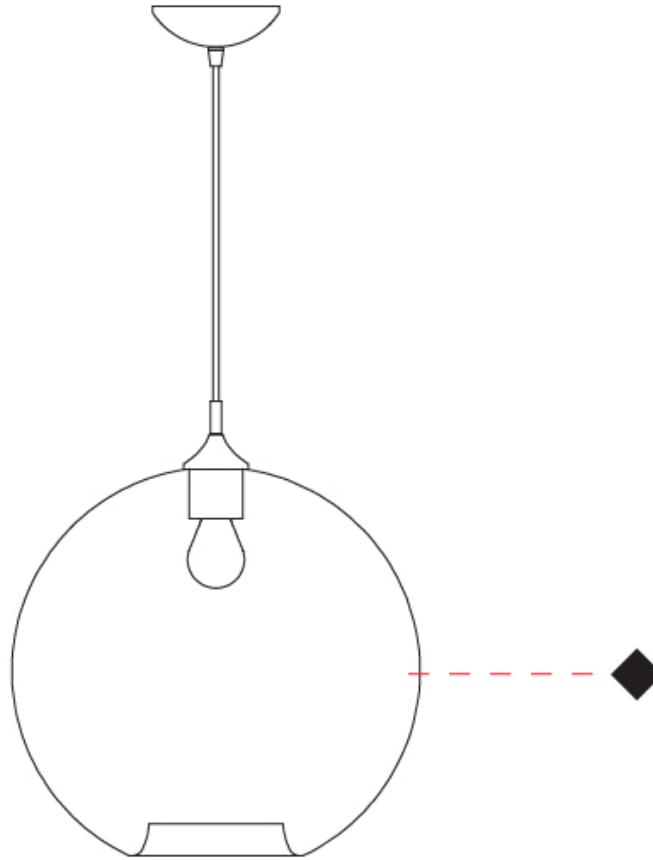

PARIGI PALLA MONOPOINT SUSPENSION

D141096-

PROJECT

TYPE

SPECIFIER

QUANTITY

DATE

D