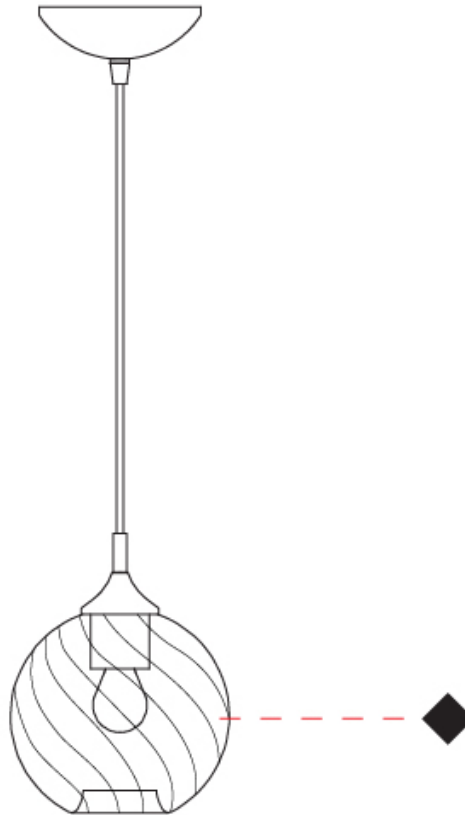

PARIGI PALLA MONOPOINT SUSPENSION

D141102-

PROJECT	_____
TYPE	_____
SPECIFIER	_____
QUANTITY	_____
DATE	_____

D