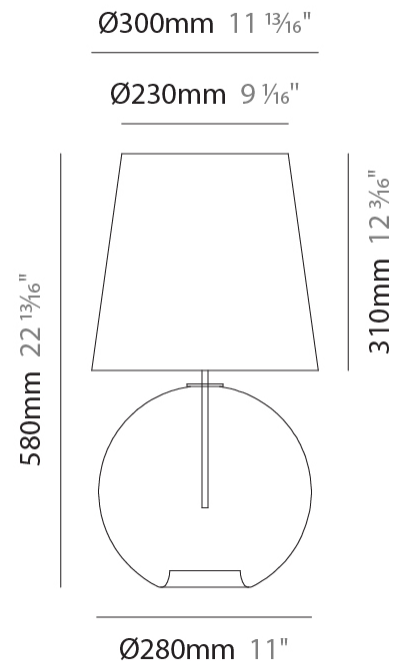

PARIGI PALLA PORTABLE

D144015-

base number   Finish
Options

PROJECT	_____
TYPE	_____
SPECIFIER	_____
QUANTITY	_____
DATE	_____

1. To build a product code in our configurator select the specify button on the base model # product page
2. To build a manual product code on this datasheet choose from the options listed below in blue font and add the suffix to the base model #

GENERAL

Series: Parigi Palla _____
Partner: Cangini & Tucci _____
Division: Design _____
Installation: Portable _____
Product Type: Table _____
Mounting Location: Table _____

PHYSICAL

Shape: Sphere _____
Diameter (mm): 280 _____
Diameter (in): 11 _____
Height (mm): 580 _____
Height (in): 22 ¹³/₁₆ _____
Weight (kg): 1.70 _____
Weight (lbs): 3.77 _____
Fixture Finish: [AMB](#) / [GRN](#) / [PNK](#) / [RUB](#) / [SKB](#) / [SMK](#) / [TOB](#) / [TRA](#) _____
Holder Finish: CHR _____
Fixture Material: Glass / Metal _____
Primary Material: Glass - Borosilicate _____

ELECTRICAL

Number of Lamps: 1 _____
Lamp Type: LED Retrofit _____
Bulb Included: Bulb Not Included _____
Max. Wattage Per Lamp (W): 7 _____
Lamp Base: E26 _____
Input Voltage (V): 120 _____
Upon Request: 277Vac / GU24 _____

LED

OPTICAL

RATINGS AND CERTIFICATIONS

Certified By: Certified for North American Standards _____
IP rating: IP20 _____