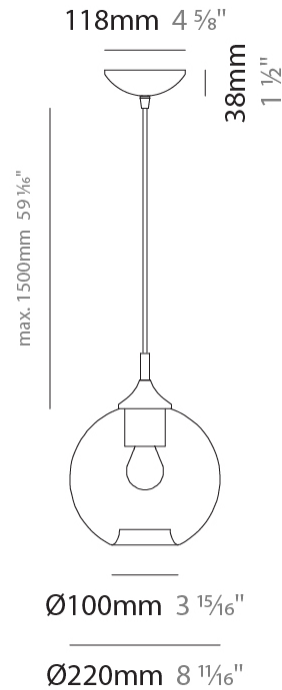

PROJECT	
TYPE	
SPECIFIER	
QUANTITY	
DATE	

PARIGI PALLA MONOPOINT SUSPENSION

D141094-

base number   Finish
Options

1. To build a product code in our configurator select the specify button on the base model # product page
2. To build a manual product code on this datasheet choose from the options listed below in blue font and add the suffix to the base model #

GENERAL

Series: Parigi Palla
Subseries: Parigi Palla Monopoint
Partner: Cangini & Tucci
Division: Design
Installation: Suspension
Product Type: Pendant
Mounting Location: Ceiling

PHYSICAL

Shape: Sphere
Diameter (mm): 220
Diameter (in): 8 ¹¹/₁₆
Height (mm): 220
Height (in): 8 ¹¹/₁₆
Max. Overall Height (mm): 1720
Max. Overall Height (in): 67 ¹¹/₁₆
Weight (kg): 1.20
Weight (lbs): 2.65
[Fixture Finish: AMB / GRN / PNK / RUB / SKB / SMK / TOB / TRA](#)
Holder Finish: CHR
Fixture Material: Glass / Metal
Primary Material: Glass - Borosilicate
Cable Details: 1500mm Cable

ELECTRICAL

Number of Lamps: 1
Lamp Type: LED Retrofit
Bulb Included: Bulb Not Included
Max. Wattage Per Lamp (W): 8
Lamp Base: E26
Input Voltage (V): 120
Upon Request: 277Vac / GU24

LED

OPTICAL

RATINGS AND CERTIFICATIONS

Certified By: Certified for North American Standards
IP rating: IP20