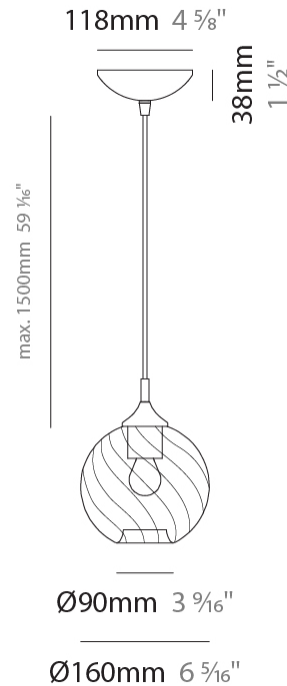

PARIGI PALLA MONOPOINT SUSPENSION

D141102-

base number Finish
Options

1. To build a product code in our configurator select the specify button on the base model # product page
2. To build a manual product code on this datasheet choose from the options listed below in blue font and add the suffix to the base model #

GENERAL

Series: Parigi Palla
Subseries: Parigi Palla Monopoint
Partner: Cangini & Tucci
Division: Design
Installation: Suspension
Product Type: Pendant
Mounting Location: Ceiling

PHYSICAL

Shape: Sphere
Diameter (mm): 160
Diameter (in): 6 ⁵/₁₆
Height (mm): 160
Height (in): 6 ⁵/₁₆
Max. Overall Height (mm): 1660
Max. Overall Height (in): 65 ³/₈
Weight (kg): 0.49
Weight (lbs): 1.1
[Fixture Finish: AMB / GRN / PNK / RUB / SKB / SMK / TOB / TRA](#)
Holder Finish: CHR
Fixture Material: Glass / Metal
Primary Material: Glass - Borosilicate
Cable Details: 1500mm Cable

ELECTRICAL

Number of Lamps: 1
Lamp Type: LED Retrofit
Bulb Included: Bulb Not Included
Max. Wattage Per Lamp (W): 4
Lamp Base: E12
Input Voltage (V): 120

LED

OPTICAL

RATINGS AND CERTIFICATIONS

Certified By: Certified for North American Standards
IP rating: IP20

PROJECT
TYPE
SPECIFIER
QUANTITY
DATE