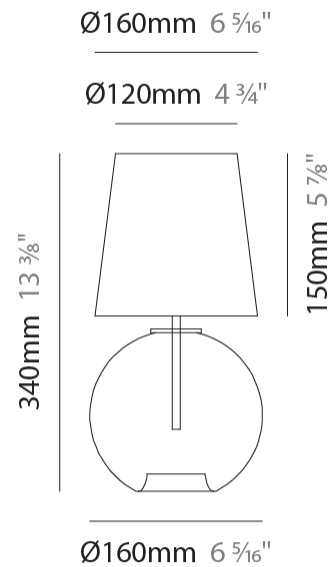

PARIGI PALLA PORTABLE

D144014-

base number   Finish
Options

PROJECT	_____
TYPE	_____
SPECIFIER	_____
QUANTITY	_____
DATE	_____

1. To build a product code in our configurator select the specify button on the base model # product page
2. To build a manual product code on this datasheet choose from the options listed below in blue font and add the suffix to the base model #

GENERAL

Series: Parigi Palla
Partner: Cangiini & Tucci
Division: Design
Installation: Portable
Product Type: Table
Mounting Location: Table

PHYSICAL

Shape: Sphere
Diameter (mm): 160
Diameter (in): 6 5/16
Height (mm): 340
Height (in): 13 3/8
Weight (kg): 0.52
Weight (lbs): 1.15
Fixture Finish: [AMB](#) / [GRN](#) / [PNK](#) / [RUB](#) / [SKB](#) / [SMK](#) / [TOB](#) / [TRA](#)
Holder Finish: CHR
Fixture Material: Glass / Metal
Primary Material: Glass - Borosilicate

ELECTRICAL

Number of Lamps: 1
Lamp Type: LED Retrofit
Bulb Included: Bulb Not Included
Max. Wattage Per Lamp (W): 4
Lamp Base: E12
Input Voltage (V): 120

LED

OPTICAL

RATINGS AND CERTIFICATIONS

Certified By: Certified for North American Standards
IP rating: IP20