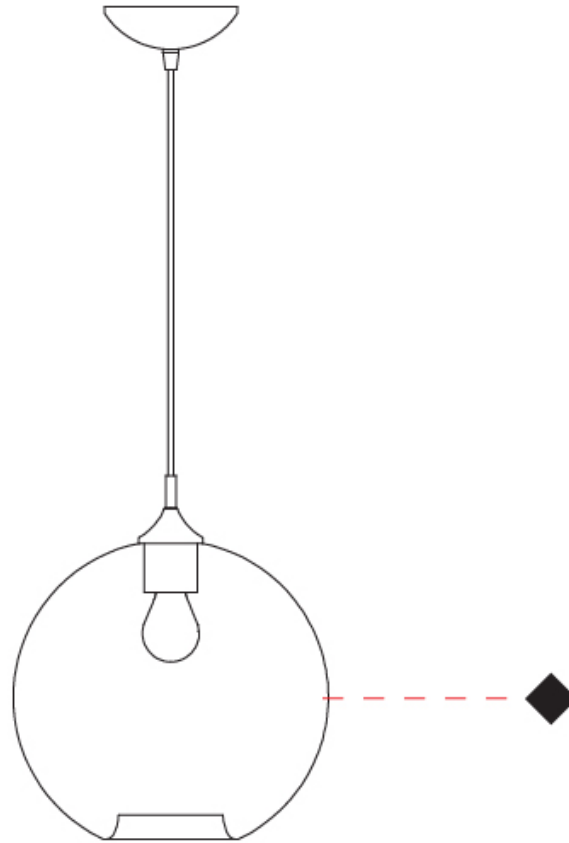

PARIGI PALLA MONOPOINT SUSPENSION

D141095-

PROJECT

TYPE

SPECIFIER

QUANTITY

DATE

D