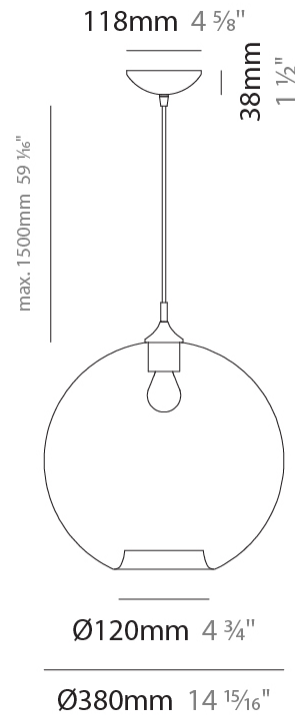

PARIGI PALLA MONOPOINT SUSPENSION

D141096-

base number Finish
Options

1. To build a product code in our configurator select the specify button on the base model # product page
2. To build a manual product code on this datasheet choose from the options listed below in blue font and add the suffix to the base model #

GENERAL

Series: Parigi Palla
Subseries: Parigi Palla Monopoint
Partner: Cangini & Tucci
Division: Design
Installation: Suspension
Product Type: Pendant
Mounting Location: Ceiling

PHYSICAL

Shape: Sphere
Diameter (mm): 380
Diameter (in): 14 ¹⁵/₁₆
Height (mm): 380
Height (in): 14 ¹⁵/₁₆
Max. Overall Height (mm): 1880
Max. Overall Height (in): 74
Weight (kg): 2.40
Weight (lbs): 5.29
[Fixture Finish: AMB / GRN / PNK / RUB / SKB / SMK / TOB / TRA](#)
Holder Finish: CHR
Fixture Material: Glass / Metal
Primary Material: Glass - Borosilicate
Cable Details: 1500mm Cable

ELECTRICAL

Number of Lamps: 1
Lamp Type: LED Retrofit
Bulb Included: Bulb Not Included
Max. Wattage Per Lamp (W): 8
Lamp Base: E26
Input Voltage (V): 120
Upon Request: 277Vac / GU24

LED

OPTICAL

RATINGS AND CERTIFICATIONS

Certified By: Certified for North American Standards
IP rating: IP20

PROJECT
TYPE
SPECIFIER
QUANTITY
DATE