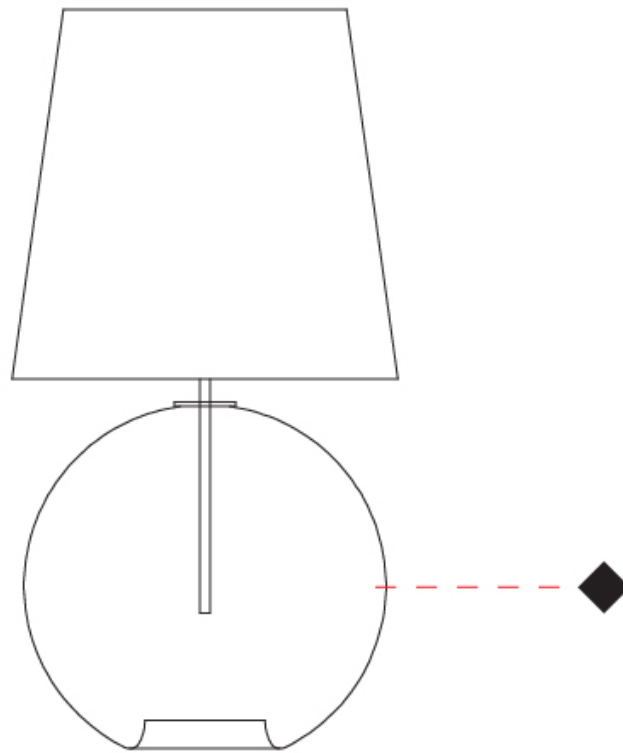

PARIGI PALLA PORTABLE

D144015-

PROJECT

TYPE

SPECIFIER

QUANTITY

DATE

D