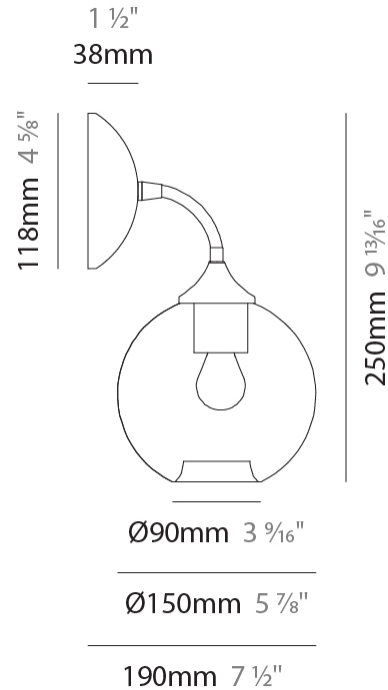

PARIGI PALLA SURFACE

D143016-

base number Finish
Options

1. To build a product code in our configurator select the specify button on the base model # product page
2. To build a manual product code on this datasheet choose from the options listed below in blue font and add the suffix to the base model #

GENERAL

Series: Parigi Palla
Partner: Cangini & Tucci
Division: Design
Installation: Surface
Product Type: Wall Surface
Mounting Location: Wall

PHYSICAL

Shape: Sphere
Length (mm): 150
Length (in): 5 ⁷/₈
Height (mm): 250
Depth (mm): 190
Height (in): 9 ¹³/₁₆
Depth (in): 7 ¹/₂
Weight (kg): 0.49
Weight (lbs): 1.08
Fixture Finish: [AMB](#) / [GRN](#) / [PNK](#) / [RUB](#) / [SKB](#) / [SMK](#) / [TOB](#) / [TRA](#)
Holder Finish: CHR
Fixture Material: Glass / Metal
Primary Material: Glass - Borosilicate

ELECTRICAL

Number of Lamps: 1
Lamp Type: LED Retrofit
Bulb Included: Bulb Not Included
Max. Wattage Per Lamp (W): 4
Lamp Base: E12
Input Voltage (V): 120

LED

OPTICAL

RATINGS AND CERTIFICATIONS

Certified By: Certified for North American Standards
IP rating: IP20

PROJECT
TYPE
SPECIFIER
QUANTITY
DATE