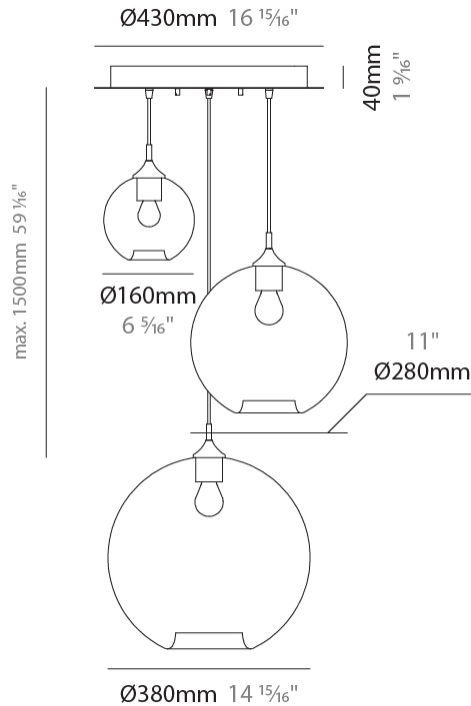

PROJECT	
TYPE	
SPECIFIER	
QUANTITY	
DATE	

PARIGI PALLA 3 LIGHT CLUSTER SUSPENSION

D141101-

base number   Finish
Options

1. To build a product code in our configurator select the specify button on the base model # product page
2. To build a manual product code on this datasheet choose from the options listed below in blue font and add the suffix to the base model #

GENERAL

Series: Parigi Palla
Subseries: Parigi Palla 3 Light Cluster
Partner: Cangiini & Tucci
Division: Design
Installation: Suspension
Product Type: Pendant
Mounting Location: Ceiling

PHYSICAL

Shape: Sphere
Diameter (mm): 430
Diameter (in): 16 ¹⁵/₁₆
Max. Overall Height (mm): 1500
Max. Overall Height (in): 59 ¹/₁₆
Weight (kg): 6.94
Weight (lbs): 15.30
Fixture Finish: [AMB](#) / [GRN](#) / [PNK](#) / [RUB](#) / [SKB](#) / [SMK](#) / [TOB](#) / [TRA](#)
Holder Finish: PSS
Fixture Material: Glass / Metal
Primary Material: Glass - Borosilicate
Cable Details: 1500mm Cable

ELECTRICAL

Number of Lamps: 3
Lamp Type: LED Retrofit
Bulb Included: Bulb Not Included
Total Output Wattage (W): 20
Max. Wattage Per Lamp (W): 8 + 4
Lamp Base: E26 + E12
Input Voltage (V): 120

LED

OPTICAL

RATINGS AND CERTIFICATIONS

Certified By: Certified for North American Standards
IP rating: IP20