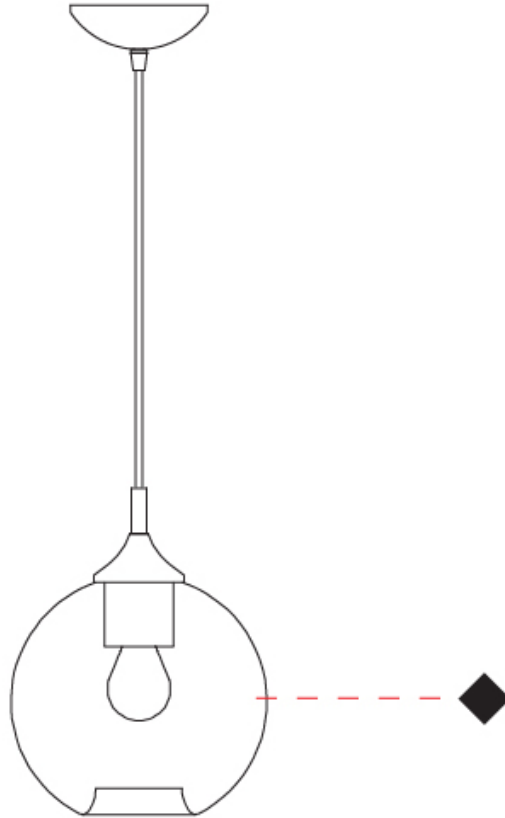

PARIGI PALLA MONOPOINT SUSPENSION

D141094-

PROJECT

TYPE

SPECIFIER

QUANTITY

DATE

D