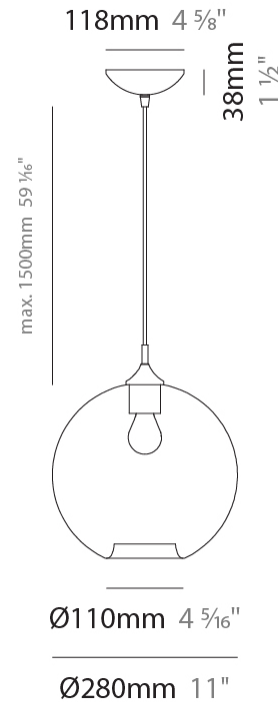

PARIGI PALLA MONOPOINT SUSPENSION

D141095-

base number   Finish
Options

1. To build a product code in our configurator select the specify button on the base model # product page
2. To build a manual product code on this datasheet choose from the options listed below in blue font and add the suffix to the base model #

GENERAL

Series: Parigi Palla
Subseries: Parigi Palla Monopoint
Partner: Cangini & Tucci
Division: Design
Installation: Suspension
Product Type: Pendant
Mounting Location: Ceiling

PHYSICAL

Shape: Sphere
Diameter (mm): 280
Diameter (in): 11
Height (mm): 280
Height (in): 11
Max. Overall Height (mm): 1780
Max. Overall Height (in): 70 ⁷/₁₆
Weight (kg): 1.50
Weight (lbs): 3.31
Fixture Finish: [AMB](#) / [GRN](#) / [PNK](#) / [RUB](#) / [SKB](#) / [SMK](#) / [TOB](#) / [TRA](#)
Holder Finish: CHR
Fixture Material: Glass / Metal
Primary Material: Glass - Borosilicate
Cable Details: 1500mm Cable

ELECTRICAL

Number of Lamps: 1
Lamp Type: LED Retrofit
Bulb Included: Bulb Not Included
Max. Wattage Per Lamp (W): 8
Lamp Base: E26
Input Voltage (V): 120
Upon Request: 277Vac / GU24

LED

OPTICAL

RATINGS AND CERTIFICATIONS

Certified By: Certified for North American Standards
IP rating: IP20

PROJECT	_____
TYPE	_____
SPECIFIER	_____
QUANTITY	_____
DATE	_____